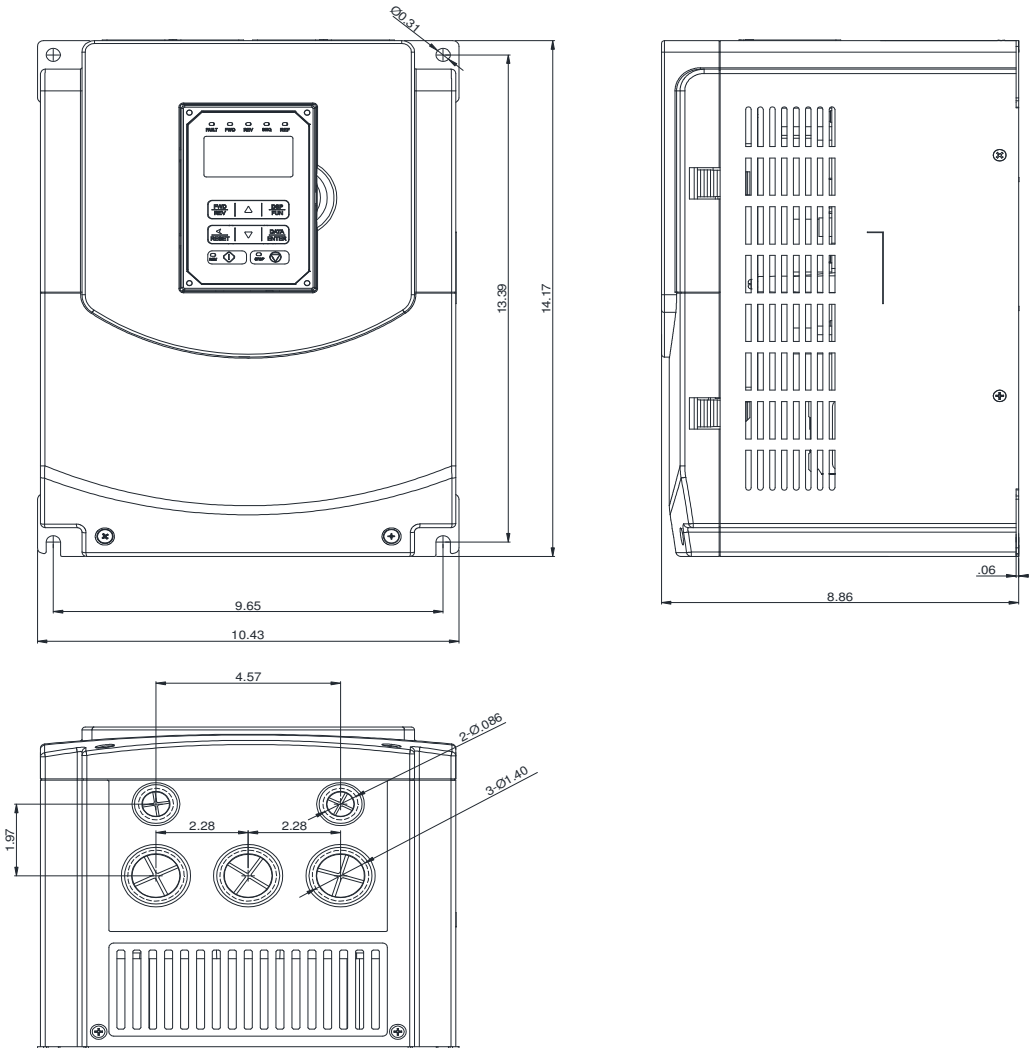

GENERAL DATASHEET VARIABLE SPEED DRIVE

SERIES		MODEL#		
F510		F510-4030-C3-U		
ISSUED		ENCLOSURE/ FRAME		
8/26/2016		NEMA 1 (IP20) / F4		
INPUT AMPS		AC INPUT VOLTAGE	AC INPUT FREQUENCY	AC INPUT PHASE
ND (VT)				
47.8		380-480	50/60	3
OUTPUT HP	OUTPUT AMPS	AC OUTPUT VOLTAGE	AC OUTPUT FREQUENCY	AC OUTPUT PHASE
ND (VT)	ND (VT)			
30	44	0-480	0-400	3

Approved By:	Brian Smith	Drawing No:	F510-460-030-F4	Revision: 0
--------------	-------------	-------------	-----------------	-------------