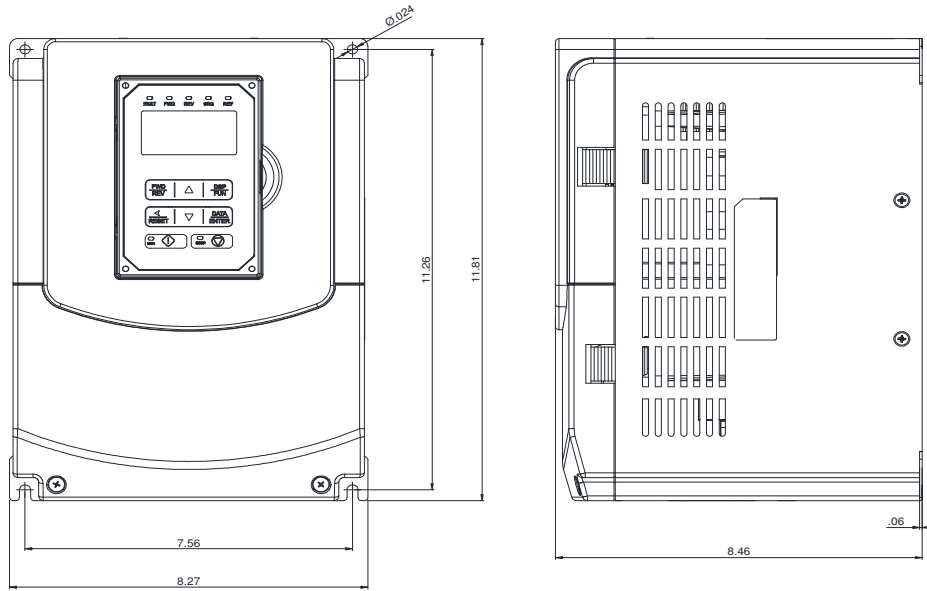

GENERAL DATASHEET VARIABLE SPEED DRIVE

SERIES		MODEL#		
F510		F510-2010-C3-U		
ISSUED		ENCLOSURE/ FRAME		
8/26/2016		NEMA 1 (IP20) / F3		
INPUT AMPS		AC INPUT VOLTAGE	AC INPUT FREQUENCY	AC INPUT PHASE
ND (VT)				
31.6		200-240	50/60	3
OUTPUT HP	OUTPUT AMPS	AC OUTPUT VOLTAGE	AC OUTPUT FREQUENCY	AC OUTPUT PHASE
ND (VT)	ND (VT)			
10	30	0-240	0-400	3

Approved By:	Brian Smith	Drawing No:	F510-230-010-F3	Revision: 0
--------------	-------------	-------------	-----------------	-------------