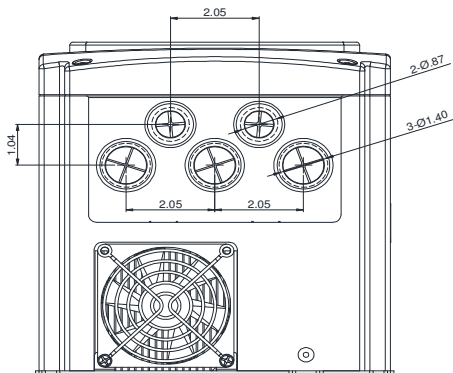

GENERAL DATASHEET VARIABLE SPEED DRIVE

SERIES		MODEL#		
F510		F510-2010-C3-U		
ISSUED		ENCLOSURE/ FRAME		
8/26/2016		NEMA 1 (IP20) / F3		
INPUT AMPS		AC INPUT VOLTAGE	AC INPUT FREQUENCY	AC INPUT PHASE
ND (VT)				
31.6		200-240	50/60	3
OUTPUT HP	OUTPUT AMPS	AC OUTPUT VOLTAGE	AC OUTPUT FREQUENCY	AC OUTPUT PHASE
ND (VT)	ND (VT)			
10	30	0-240	0-400	3