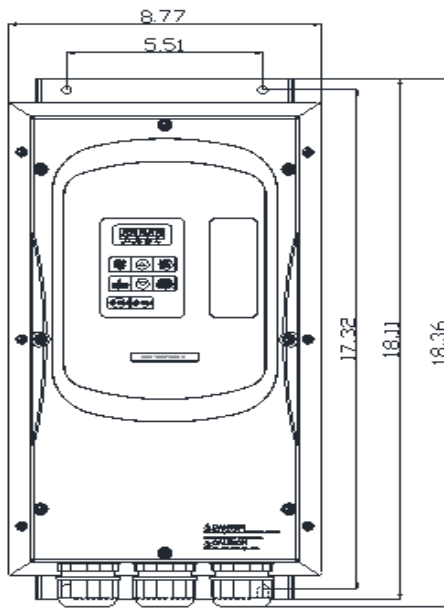

GENERAL DATASHEET VARIABLE SPEED DRIVE

SERIES E510	MODEL# E510-425-H3N4-U		
ISSUED 12/26/2018	ENCLOSURE/ FRAME NEMA 4/4X (IP66) / Frame 3 - INDOOR USE ONLY		
THREE PHASE INPUT AMPS HD (CT) 48	AC INPUT VOLTAGE 380-480	AC INPUT FREQUENCY 50/60	AC INPUT PHASE 3
OUTPUT HP HD (CT) 25	OUTPUT AMPS HD (CT) 40	AC OUTPUT VOLTAGE 0-480	AC OUTPUT FREQUENCY 0-599
		AC OUTPUT PHASE 3	

Approved By:	Brian Smith	Drawing No:	E510-460-025-F3	Revision: 0
--------------	-------------	-------------	-----------------	-------------