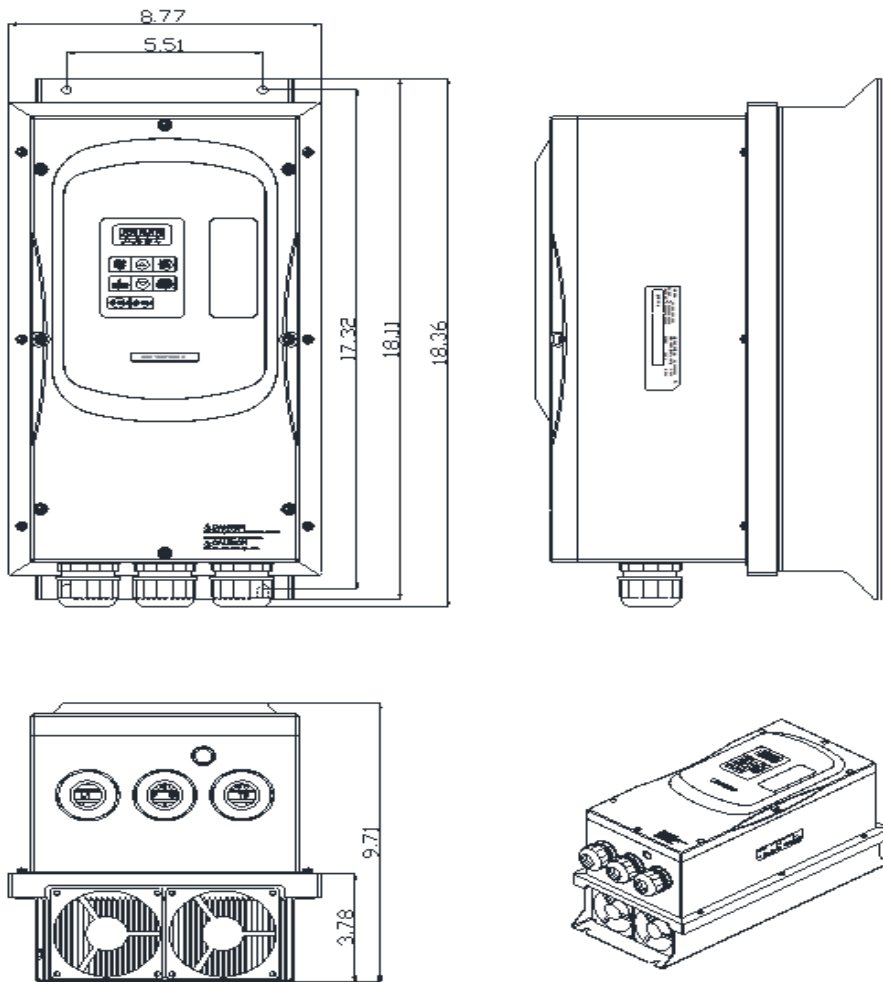

GENERAL DATASHEET VARIABLE SPEED DRIVE

SERIES		MODEL#		
E510		E510-420-H3N4-U		
ISSUED		ENCLOSURE/ FRAME		
12/26/2018		NEMA 4/4X (IP66) / Frame 3 - INDOOR USE ONLY		
THREE PHASE INPUT AMPS		AC INPUT VOLTAGE	AC INPUT FREQUENCY	AC INPUT PHASE
HD (CT)				
38		380-480	50/60	3
OUTPUT HP	OUTPUT AMPS	AC OUTPUT VOLTAGE	AC OUTPUT FREQUENCY	AC OUTPUT PHASE
HD (CT)	HD (CT)			
20	32	0-480	0-599	3

Approved By:	Brian Smith	Drawing No:	E510-460-020-F3	Revision: 0
--------------	-------------	-------------	-----------------	-------------