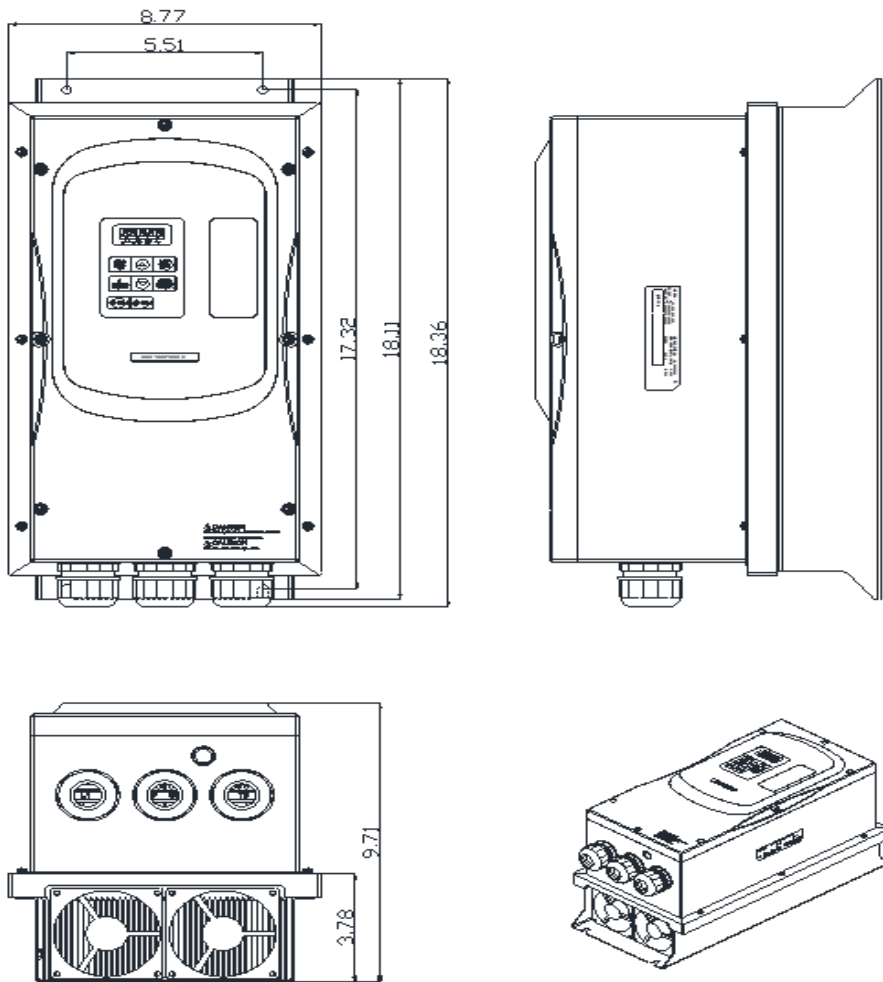

## GENERAL DATASHEET VARIABLE SPEED DRIVE

SERIES <b>E510</b>		MODEL# <b>E510-415-H3N4-U</b>		
ISSUED <b>12/26/2018</b>		ENCLOSURE/ FRAME <b>NEMA 4/4X (IP66) / Frame 3 - INDOOR USE ONLY</b>		
THREE PHASE INPUT AMPS HD (CT) <b>31</b>		AC INPUT VOLTAGE <b>380-480</b>	AC INPUT FREQUENCY <b>50/60</b>	AC INPUT PHASE <b>3</b>
OUTPUT HP HD (CT) <b>15</b>	OUTPUT AMPS HD (CT) <b>24</b>	AC OUTPUT VOLTAGE <b>0-480</b>	AC OUTPUT FREQUENCY <b>0-599</b>	AC OUTPUT PHASE <b>3</b>

Approved By:	Brian Smith	Drawing No:	E510-460-015-F3	Revision: 0
--------------	-------------	-------------	-----------------	-------------