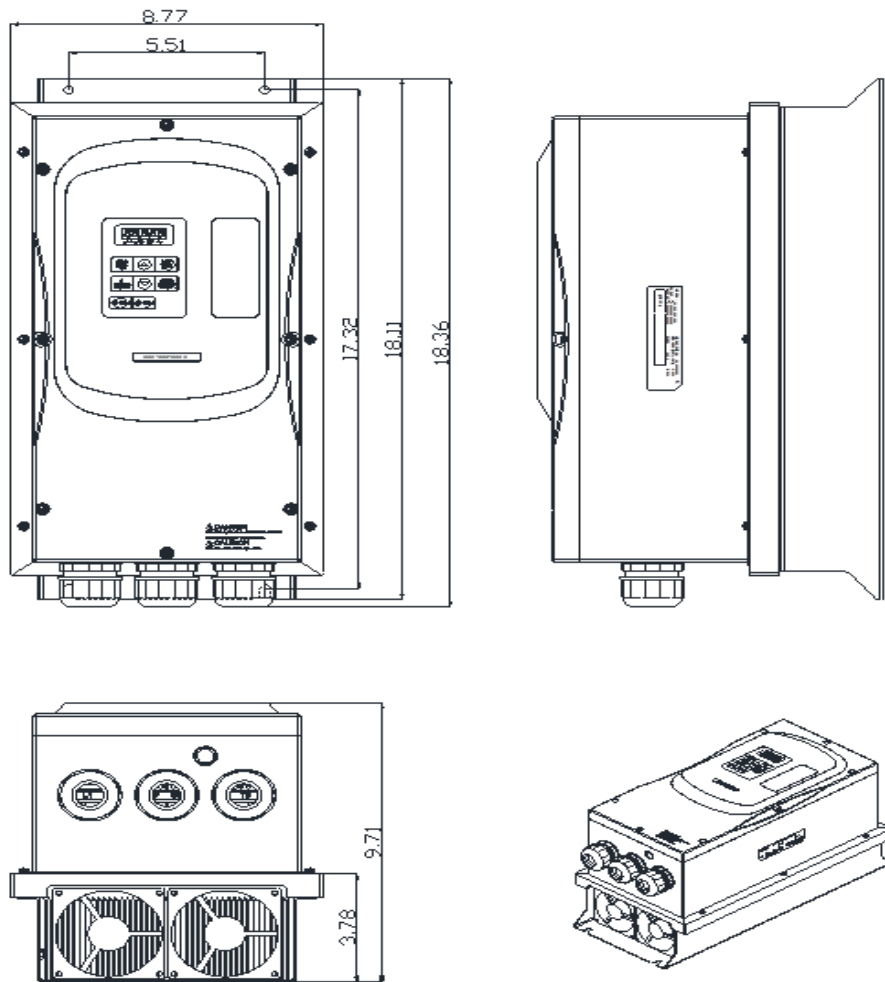

## GENERAL DATASHEET VARIABLE SPEED DRIVE

SERIES <b>E510</b>		MODEL# <b>E510-410-H3N4-U</b>		
ISSUED <b>12/26/2018</b>		ENCLOSURE/ FRAME <b>NEMA 4/4X (IP66) / Frame 3 - INDOOR USE ONLY</b>		
THREE PHASE INPUT AMPS HD (CT) <b>23</b>		AC INPUT VOLTAGE <b>380-480</b>	AC INPUT FREQUENCY <b>50/60</b>	AC INPUT PHASE <b>3</b>
OUTPUT HP HD (CT) <b>10</b>	OUTPUT AMPS HD (CT) <b>17.5</b>	AC OUTPUT VOLTAGE <b>0-480</b>	AC OUTPUT FREQUENCY <b>0-599</b>	AC OUTPUT PHASE <b>3</b>