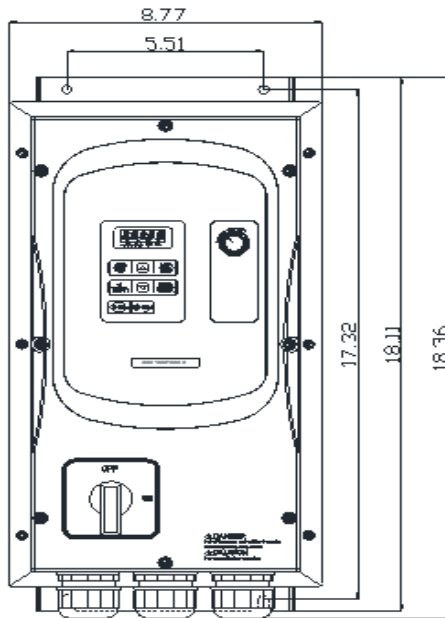

GENERAL DATASHEET VARIABLE SPEED DRIVE

SERIES		MODEL#		
E510		E510-410-H3FN4S-U		
ISSUED		ENCLOSURE/ FRAME		
12/26/2018		NEMA 4/4X (IP66) / Frame 3 - INDOOR USE ONLY		
THREEPHASE INPUT AMPS		AC INPUT VOLTAGE	AC INPUT FREQUENCY	AC INPUT PHASE
HD (CT)				
23		380-480	50/60	3
OUTPUT HP	OUTPUT AMPS	AC OUTPUT VOLTAGE	AC OUTPUT FREQUENCY	AC OUTPUT PHASE
HD (CT)	HD (CT)			
10	17.5	0-480	0-599	3