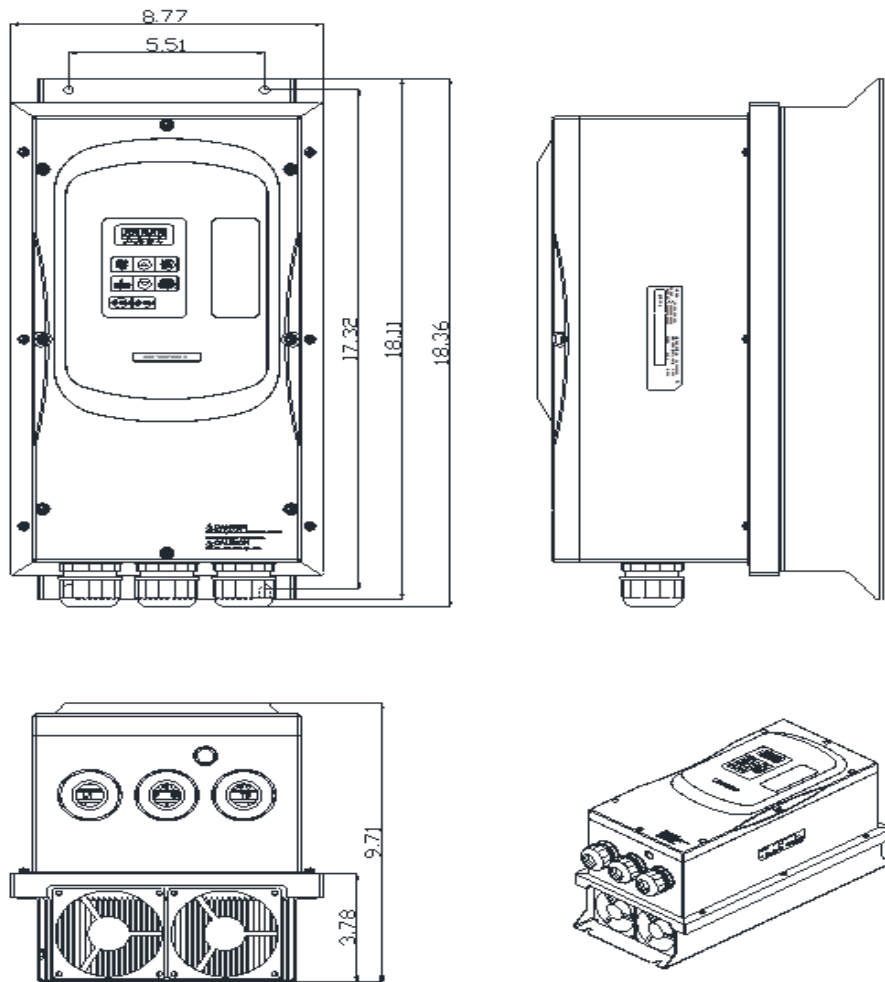

GENERAL DATASHEET VARIABLE SPEED DRIVE

SERIES E510	MODEL# E510-408-H3N4-U		
ISSUED 12/26/2018	ENCLOSURE/ FRAME NEMA 4/4X (IP66) / Frame 3 - INDOOR USE ONLY		
THREE PHASE INPUT AMPS HD (CT) 17	AC INPUT VOLTAGE 380-480	AC INPUT FREQUENCY 50/60	AC INPUT PHASE 3
OUTPUT HP HD (CT) 7.5	OUTPUT AMPS HD (CT) 13	AC OUTPUT VOLTAGE 0-480	AC OUTPUT FREQUENCY 0-599
		AC OUTPUT PHASE 3	

Approved By:	Brian Smith	Drawing No:	E510-460-008-F3	Revision: 0
--------------	-------------	-------------	-----------------	-------------