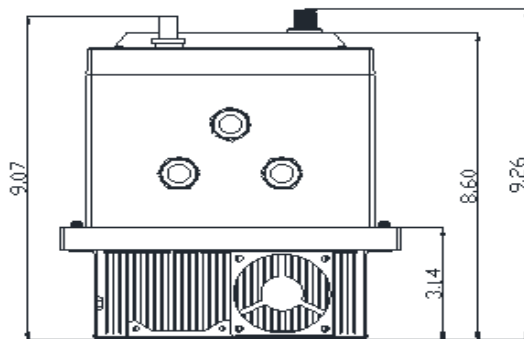

GENERAL DATASHEET VARIABLE SPEED DRIVE

SERIES		MODEL#		
E510		E510-405-H3FN4S-U		
ISSUED		ENCLOSURE/ FRAME		
12/26/2018		NEMA 4/4X (IP66) / Frame 2 - INDOOR USE ONLY		
THREEPHASE INPUT AMPS		AC INPUT VOLTAGE	AC INPUT FREQUENCY	AC INPUT PHASE
HD (CT)				
11.6		380-480	50/60	3
OUTPUT HP	OUTPUT AMPS	AC OUTPUT VOLTAGE	AC OUTPUT FREQUENCY	AC OUTPUT PHASE
HD (CT)	HD (CT)			
5	8.8	0-480	0-599	3