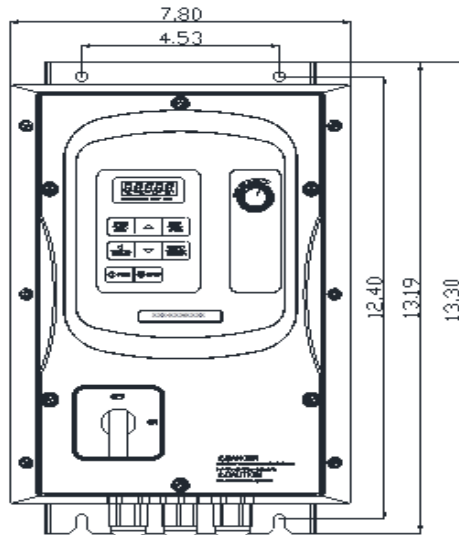

GENERAL DATASHEET VARIABLE SPEED DRIVE

SERIES		MODEL#		
E510		E510-405-H3FN4S-U		
ISSUED		ENCLOSURE/ FRAME		
12/26/2018		NEMA 4/4X (IP66) / Frame 2 - INDOOR USE ONLY		
THREEPHASE INPUT AMPS		AC INPUT VOLTAGE	AC INPUT FREQUENCY	AC INPUT PHASE
HD (CT)				
11.6		380-480	50/60	3
OUTPUT HP	OUTPUT AMPS	AC OUTPUT VOLTAGE	AC OUTPUT FREQUENCY	AC OUTPUT PHASE
HD (CT)	HD (CT)			
5	8.8	0-480	0-599	3