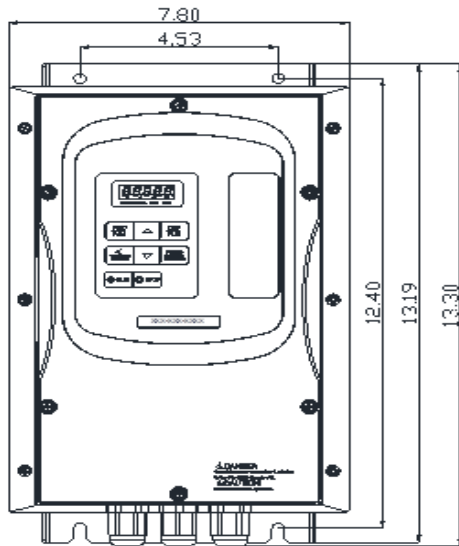

GENERAL DATASHEET VARIABLE SPEED DRIVE

SERIES		MODEL#		
E510		E510-403-H3N4-U		
ISSUED		ENCLOSURE/ FRAME		
12/26/2018		NEMA 4/4X (IP66) / Frame 1 - INDOOR USE ONLY		
THREE PHASE INPUT AMPS		AC INPUT VOLTAGE	AC INPUT FREQUENCY	AC INPUT PHASE
HD (CT)				
7.3		380-480	50/60	3
OUTPUT HP	OUTPUT AMPS	AC OUTPUT VOLTAGE	AC OUTPUT FREQUENCY	AC OUTPUT PHASE
HD (CT)	HD (CT)			
3	5.2	0-480	0-599	3