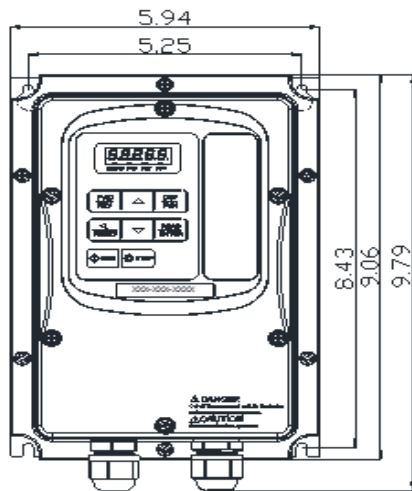

GENERAL DATASHEET VARIABLE SPEED DRIVE

| | | | | |
|------------------------|-------------|---|---------------------|-----------------|
| SERIES | | MODEL# | | |
| E510 | | E510-402-H3N4-U | | |
| ISSUED | | ENCLOSURE/ FRAME | | |
| 12/26/2018 | | NEMA 4/4X (IP66) / Frame 1 - INDOOR USE ONLY | | |
| THREE PHASE INPUT AMPS | | AC INPUT VOLTAGE | AC INPUT FREQUENCY | AC INPUT PHASE |
| HD (CT) | | | | |
| 5.6 | | 380-480 | 50/60 | 3 |
| OUTPUT HP | OUTPUT AMPS | AC OUTPUT VOLTAGE | AC OUTPUT FREQUENCY | AC OUTPUT PHASE |
| HD (CT) | HD (CT) | | | |
| 2 | 3.8 | 0-480 | 0-599 | 3 |