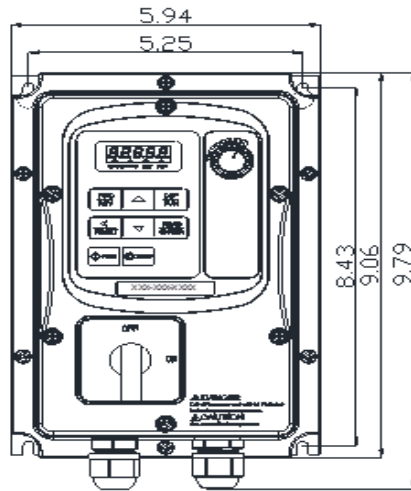

GENERAL DATASHEET VARIABLE SPEED DRIVE

SERIES		MODEL#		
E510		E510-402-H3FN4S-U		
ISSUED		ENCLOSURE/ FRAME		
12/26/2018		NEMA 4/4X (IP66) / Frame 1 - INDOOR USE ONLY		
THREE PHASE INPUT AMPS		AC INPUT VOLTAGE	AC INPUT FREQUENCY	AC INPUT PHASE
HD (CT)				
5.6		380-480	50/60	3
OUTPUT HP	OUTPUT AMPS	AC OUTPUT VOLTAGE	AC OUTPUT FREQUENCY	AC OUTPUT PHASE
HD (CT)	HD (CT)			
2	3.8	0-480	0-599	3

Approved By:	Brian Smith	Drawing No:	E510-460-002-F1	Revision: 0
--------------	-------------	-------------	-----------------	-------------