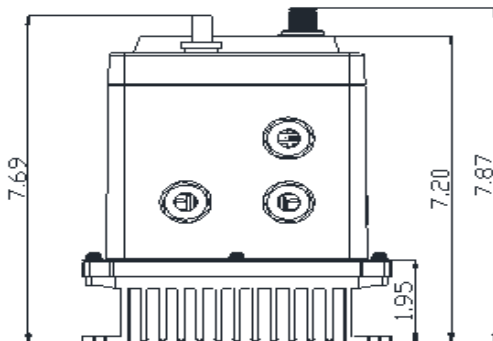

GENERAL DATASHEET VARIABLE SPEED DRIVE

SERIES		MODEL#		
E510		E510-402-H3FN4S-U		
ISSUED		ENCLOSURE/ FRAME		
12/26/2018		NEMA 4/4X (IP66) / Frame 1 - INDOOR USE ONLY		
THREE PHASE INPUT AMPS		AC INPUT VOLTAGE	AC INPUT FREQUENCY	AC INPUT PHASE
HD (CT)				
5.6		380-480	50/60	3
OUTPUT HP	OUTPUT AMPS	AC OUTPUT VOLTAGE	AC OUTPUT FREQUENCY	AC OUTPUT PHASE
HD (CT)	HD (CT)			
2	3.8	0-480	0-599	3