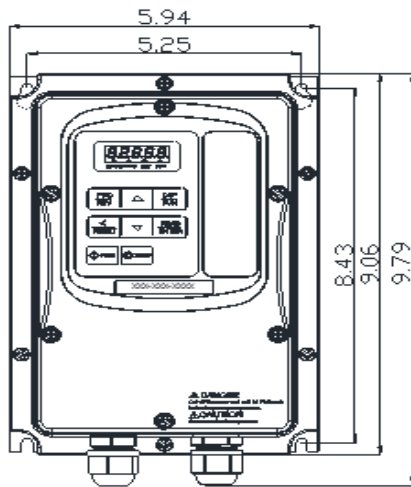

GENERAL DATASHEET VARIABLE SPEED DRIVE

SERIES E510		MODEL# E510-401-H3N4-U		
ISSUED 12/26/2018		ENCLOSURE/ FRAME NEMA 4/4X (IP66) / Frame 1 - INDOOR USE ONLY		
THREE PHASE INPUT AMPS HD (CT) 4.2		AC INPUT VOLTAGE 380-480	AC INPUT FREQUENCY 50/60	AC INPUT PHASE 3
OUTPUT HP HD (CT) 1	OUTPUT AMPS HD (CT) 2.3	AC OUTPUT VOLTAGE 0-480	AC OUTPUT FREQUENCY 0-599	AC OUTPUT PHASE 3