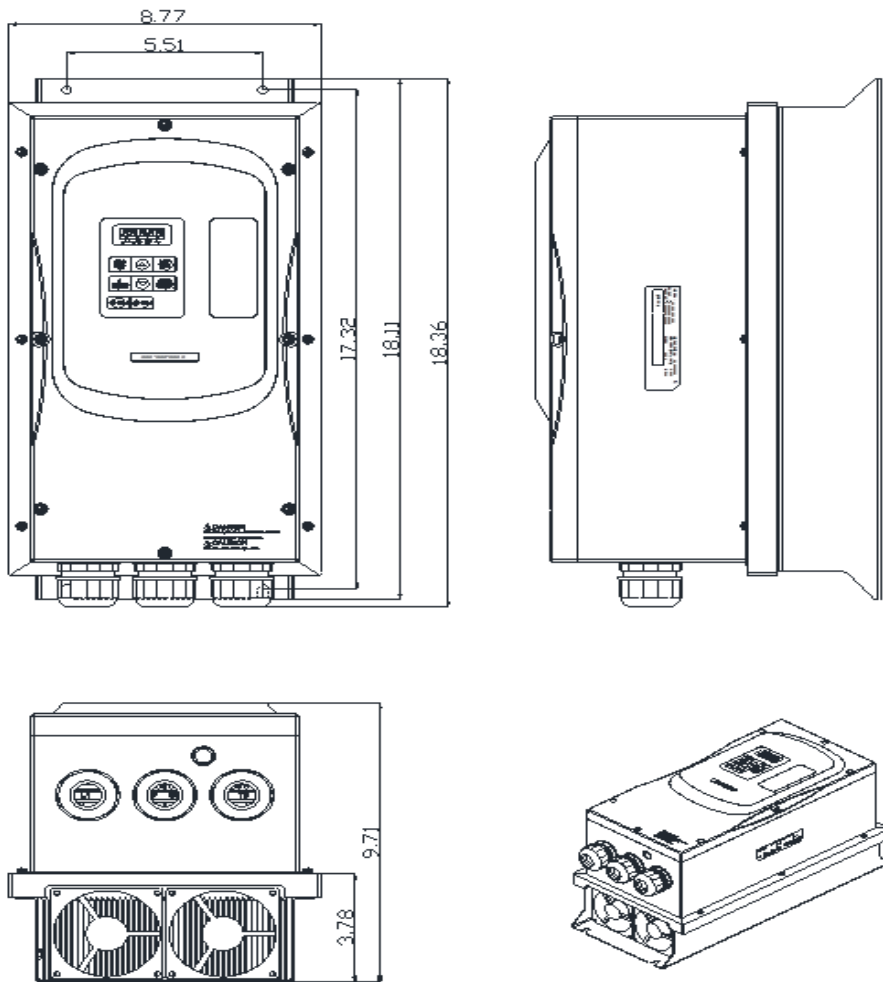

GENERAL DATASHEET VARIABLE SPEED DRIVE

SERIES		MODEL#		
E510		E510-220-H3N4-U		
ISSUED		ENCLOSURE/ FRAME		
12/26/2018		NEMA 4/4X (IP66) / Frame 3 - INDOOR USE ONLY		
THREE PHASE INPUT AMPS		AC INPUT VOLTAGE	AC INPUT FREQUENCY	AC INPUT PHASE
HD (CT)				
70		200-240	50/60	3
OUTPUT HP	OUTPUT AMPS	AC OUTPUT VOLTAGE	AC OUTPUT FREQUENCY	AC OUTPUT PHASE
HD (CT)	HD (CT)			
20	64	0-240	0-599	3

Approved By:	Brian Smith	Drawing No:	E510-230-020-F3	Revision: 0
--------------	-------------	-------------	-----------------	-------------