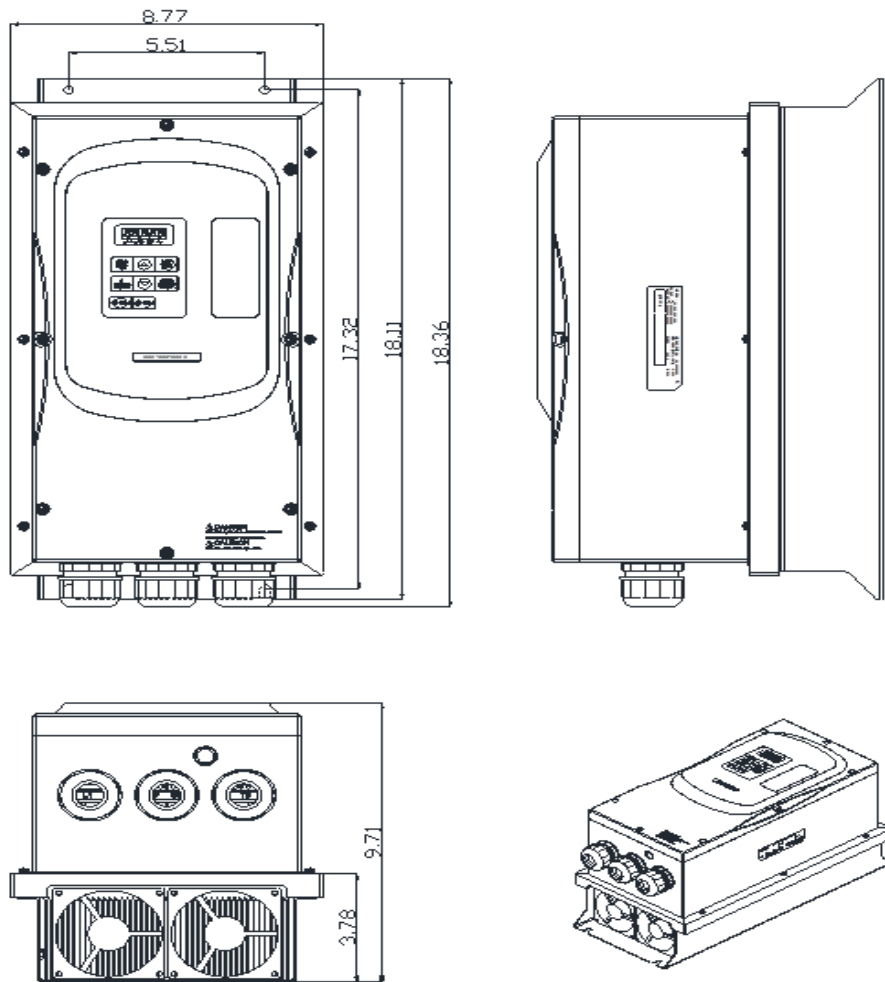

## GENERAL DATASHEET VARIABLE SPEED DRIVE

SERIES		MODEL#		
<b>E510</b>		<b>E510-210-H3N4-U</b>		
ISSUED		ENCLOSURE/ FRAME		
<b>12/26/2018</b>		<b>NEMA 4/4X (IP66) / Frame 3 - INDOOR USE ONLY</b>		
THREE PHASE INPUT AMPS		AC INPUT VOLTAGE	AC INPUT FREQUENCY	AC INPUT PHASE
HD (CT)				
<b>42</b>		<b>200-240</b>	<b>50/60</b>	<b>3</b>
OUTPUT HP	OUTPUT AMPS	AC OUTPUT VOLTAGE	AC OUTPUT FREQUENCY	AC OUTPUT PHASE
HD (CT)	HD (CT)			
<b>10</b>	<b>35</b>	<b>0-240</b>	<b>0-599</b>	<b>3</b>