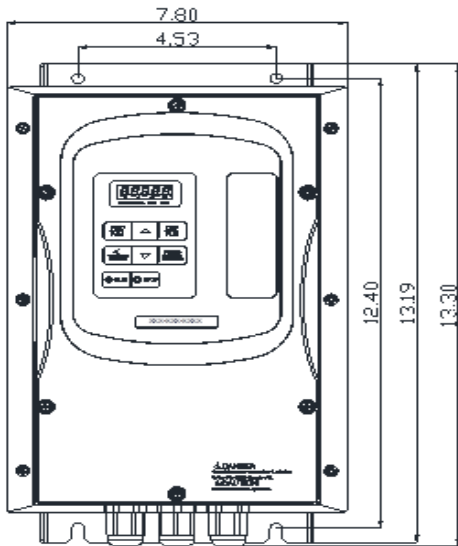

GENERAL DATASHEET VARIABLE SPEED DRIVE

SERIES E510		MODEL# E510-205-H3N4-U		
ISSUED 12/26/2018		ENCLOSURE/ FRAME NEMA 4/4X (IP66) / Frame 2 - INDOOR USE ONLY		
THREE PHASE INPUT AMPS HD (CT) 20.5		AC INPUT VOLTAGE 200-240	AC INPUT FREQUENCY 50/60	AC INPUT PHASE 3
OUTPUT HP HD (CT) 5	OUTPUT AMPS HD (CT) 17.5	AC OUTPUT VOLTAGE 0-240	AC OUTPUT FREQUENCY 0-599	AC OUTPUT PHASE 3