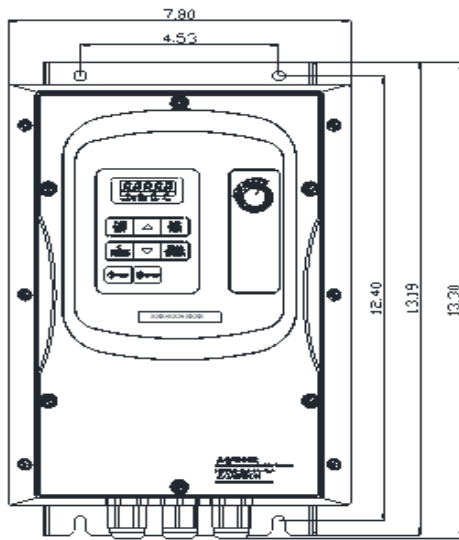

GENERAL DATASHEET VARIABLE SPEED DRIVE

SERIES E510		MODEL# E510-203-HN4R-U		
ISSUED 12/26/2018		ENCLOSURE/ FRAME NEMA 4/4X (IP66) / Frame 2 - INDOOR USE ONLY		
SINGLE PHASE INPUT AMPS HD (CT) 23.9		AC INPUT VOLTAGE 200-240	AC INPUT FREQUENCY 50/60	AC INPUT PHASE 1/3
THREE PHASE INPUT AMPS HD (CT) 12.5				
OUTPUT HP HD (CT) 3	OUTPUT AMPS HD (CT) 10.5	AC OUTPUT VOLTAGE 0-240	AC OUTPUT FREQUENCY 0-599	AC OUTPUT PHASE 3