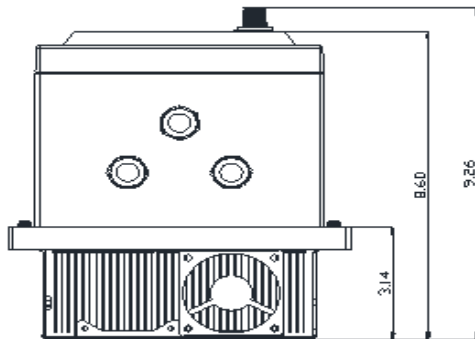

GENERAL DATASHEET VARIABLE SPEED DRIVE

SERIES E510		MODEL# E510-203-HN4R-U		
ISSUED 12/26/2018		ENCLOSURE/ FRAME NEMA 4/4X (IP66) / Frame 2 - INDOOR USE ONLY		
SINGLE PHASE INPUT AMPS HD (CT) 23.9		AC INPUT VOLTAGE 200-240	AC INPUT FREQUENCY 50/60	AC INPUT PHASE 1/3
THREE PHASE INPUT AMPS HD (CT) 12.5				
OUTPUT HP HD (CT) 3	OUTPUT AMPS HD (CT) 10.5	AC OUTPUT VOLTAGE 0-240	AC OUTPUT FREQUENCY 0-599	AC OUTPUT PHASE 3