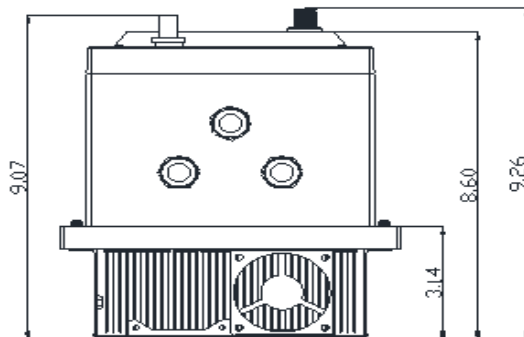

GENERAL DATASHEET VARIABLE SPEED DRIVE

SERIES E510	MODEL# E510-202-H1FN4S-U		
ISSUED 12/26/2018	ENCLOSURE/ FRAME NEMA 4/4X (IP66) / Frame 2 - INDOOR USE ONLY		
SINGLE PHASE INPUT AMPS HD (CT) 16	AC INPUT VOLTAGE 200-240	AC INPUT FREQUENCY 50/60	AC INPUT PHASE 1
OUTPUT HP HD (CT) 2	OUTPUT AMPS HD (CT) 7.5	AC OUTPUT VOLTAGE 0-240	AC OUTPUT FREQUENCY 0-599
		AC OUTPUT PHASE 3	