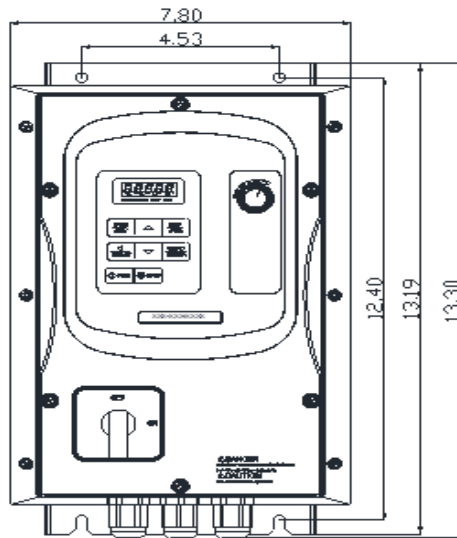

GENERAL DATASHEET VARIABLE SPEED DRIVE

SERIES E510	MODEL# E510-202-H1FN4S-U		
ISSUED 12/26/2018	ENCLOSURE/ FRAME NEMA 4/4X (IP66) / Frame 2 - INDOOR USE ONLY		
SINGLE PHASE INPUT AMPS HD (CT) 16	AC INPUT VOLTAGE 200-240	AC INPUT FREQUENCY 50/60	AC INPUT PHASE 1
OUTPUT HP HD (CT) 2	OUTPUT AMPS HD (CT) 7.5	AC OUTPUT VOLTAGE 0-240	AC OUTPUT FREQUENCY 0-599
		AC OUTPUT PHASE 3	