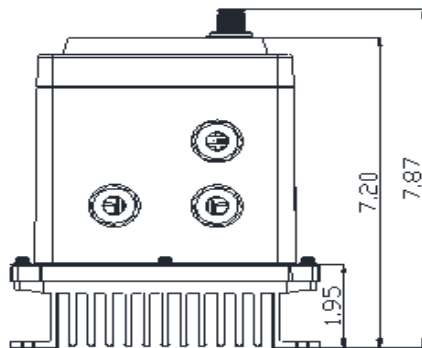

## GENERAL DATASHEET VARIABLE SPEED DRIVE

SERIES <b>E510</b>		MODEL# <b>E510-201-HN4R-U</b>		
ISSUED <b>12/26/2018</b>		ENCLOSURE/ FRAME <b>NEMA 4/4X (IP66) / Frame 1 - INDOOR USE ONLY</b>		
SINGLE PHASE INPUT AMPS HD (CT) <b>12</b>		AC INPUT VOLTAGE <b>200-240</b>	AC INPUT FREQUENCY <b>50/60</b>	AC INPUT PHASE <b>1/3</b>
THREE PHASE INPUT AMPS HD (CT) <b>6.5</b>				
OUTPUT HP HD (CT) <b>1</b>	OUTPUT AMPS HD (CT) <b>4.5</b>	AC OUTPUT VOLTAGE <b>0-240</b>	AC OUTPUT FREQUENCY <b>0-599</b>	AC OUTPUT PHASE <b>3</b>