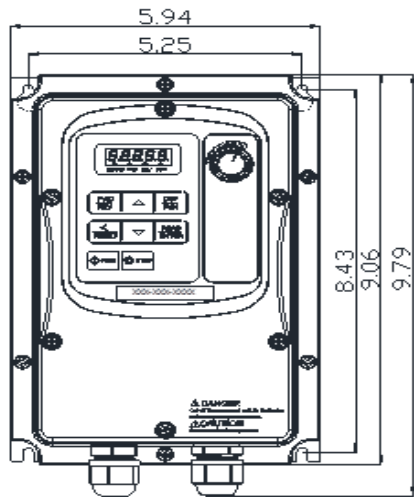

## GENERAL DATASHEET VARIABLE SPEED DRIVE

SERIES <b>E510</b>		MODEL# <b>E510-201-HN4R-U</b>		
ISSUED <b>12/26/2018</b>		ENCLOSURE/ FRAME <b>NEMA 4/4X (IP66) / Frame 1 - INDOOR USE ONLY</b>		
SINGLE PHASE INPUT AMPS HD (CT) <b>12</b>		AC INPUT VOLTAGE <b>200-240</b>	AC INPUT FREQUENCY <b>50/60</b>	AC INPUT PHASE <b>1/3</b>
THREE PHASE INPUT AMPS HD (CT) <b>6.5</b>				
OUTPUT HP HD (CT) <b>1</b>	OUTPUT AMPS HD (CT) <b>4.5</b>	AC OUTPUT VOLTAGE <b>0-240</b>	AC OUTPUT FREQUENCY <b>0-599</b>	AC OUTPUT PHASE <b>3</b>